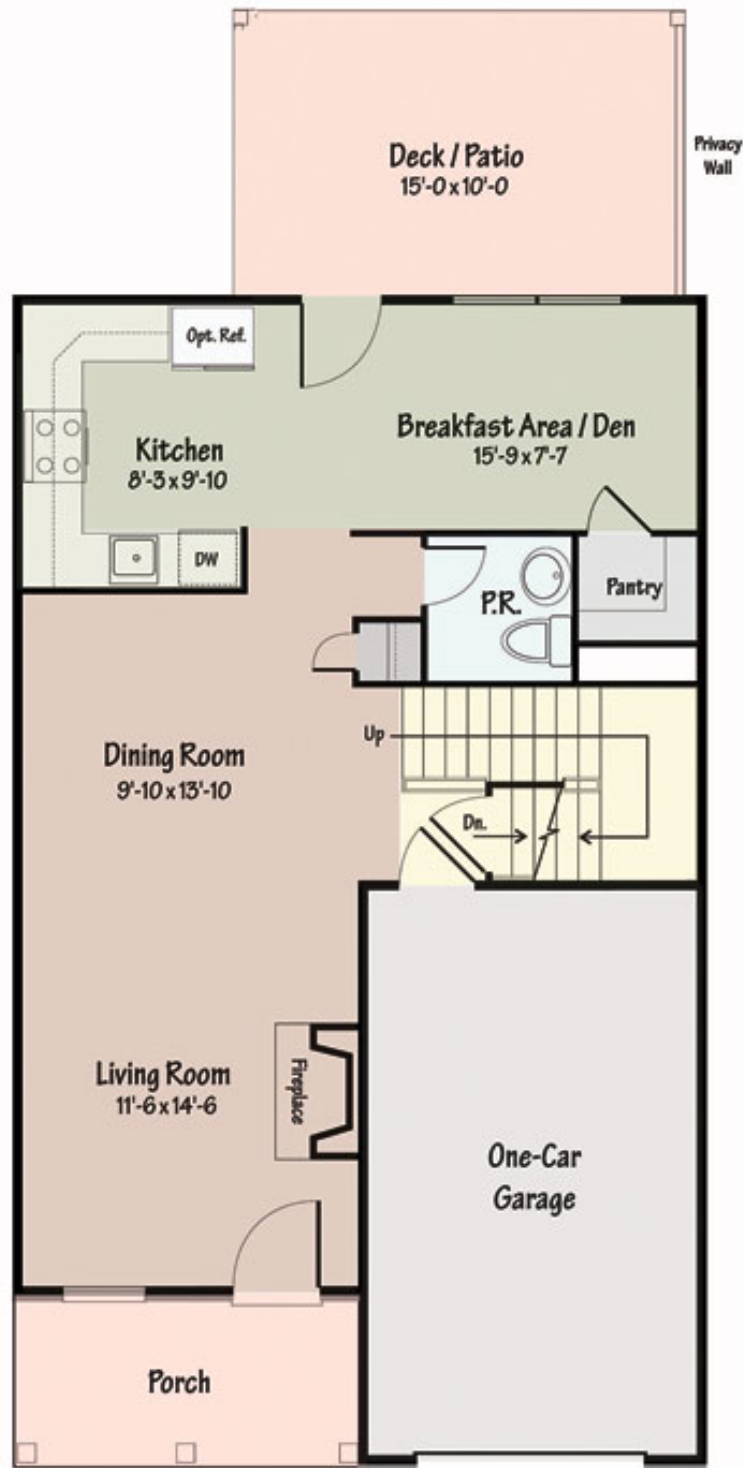

**Lincoln Townhome**  
First Floorplan

**Country Walk at Windsor**  
2 Bed / 2.5 Bath / 1508sf

**First Floor**

**Lincoln Townhome**  
Second Floorplan

**Country Walk at Windsor**