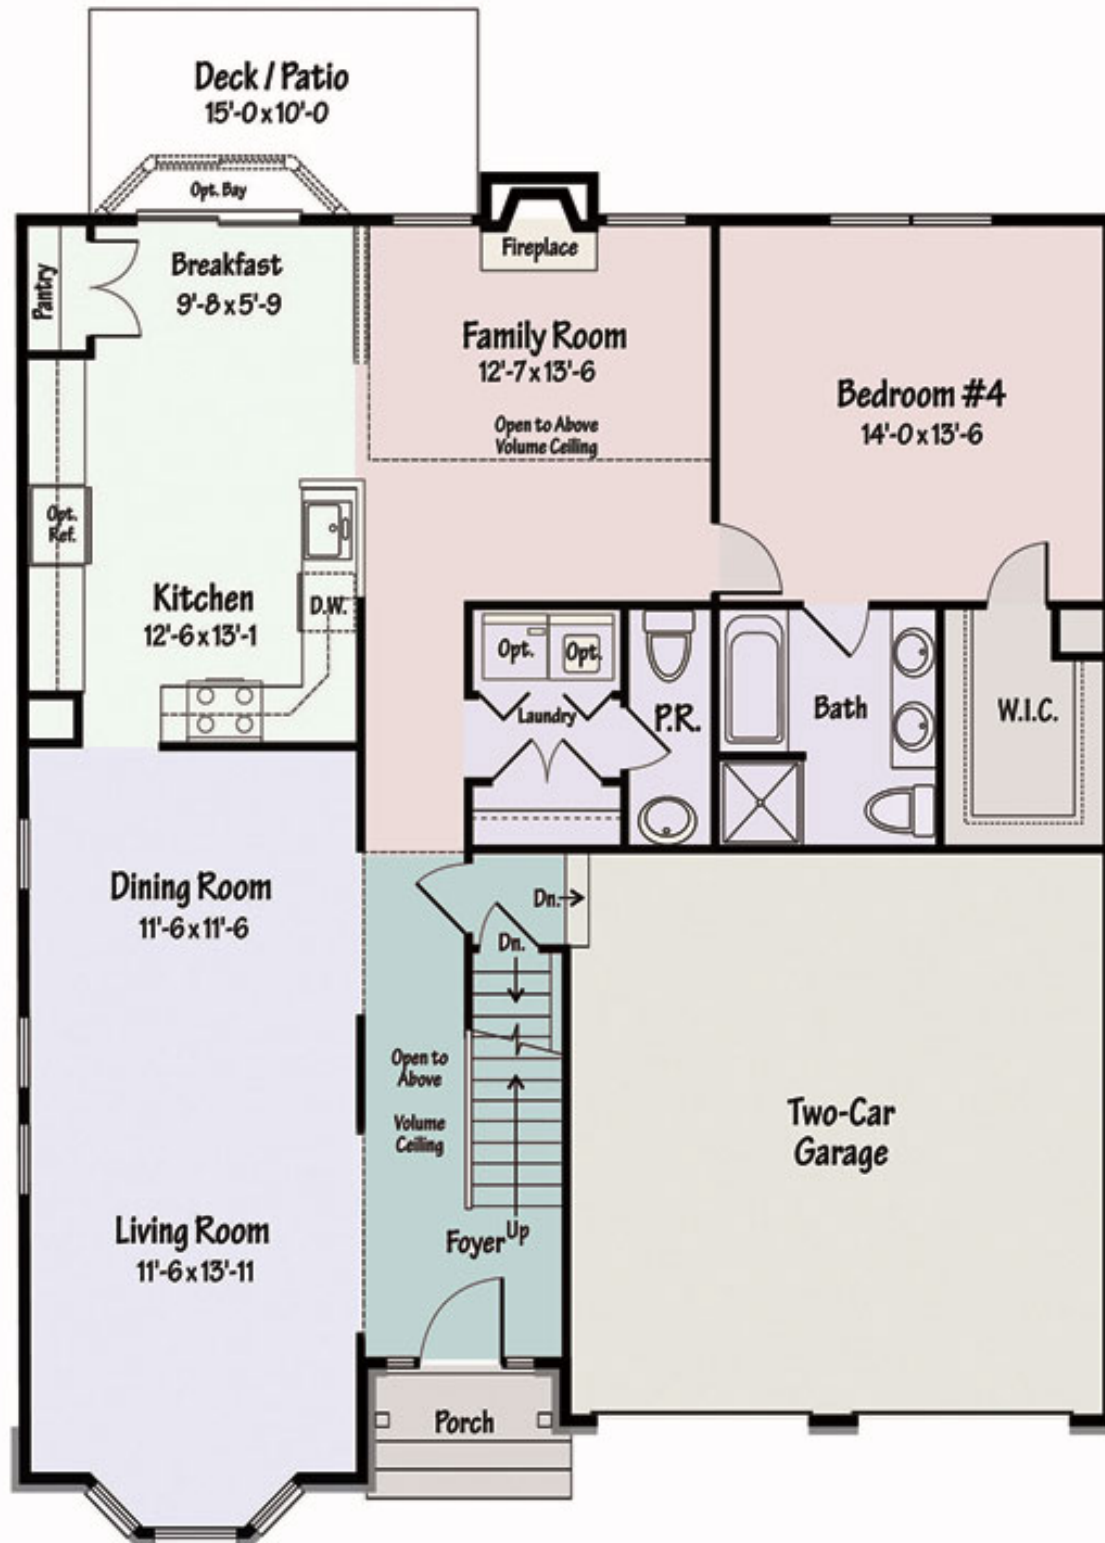

Madison Duplex
First Floorplan

Country Walk at Windsor
3/4 Bed / 2.5 Bath / 2,475sf

Madison Duplex
Second Floorplan

Country Walk at Windsor